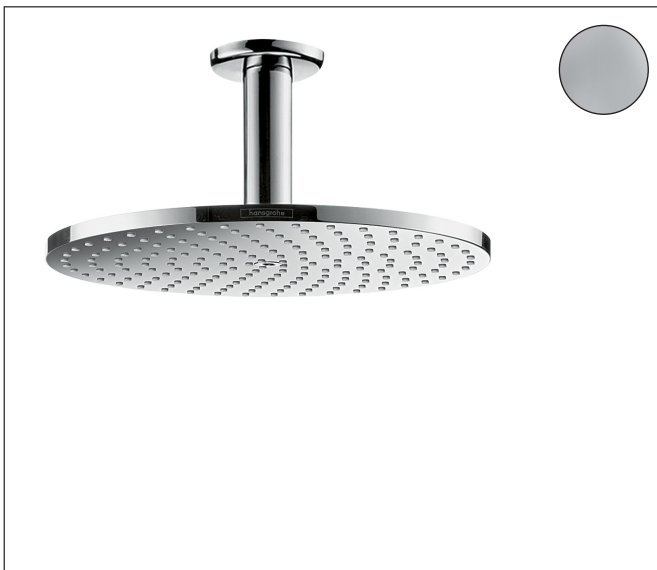

Brand hansgrohe  
 Art. Name **Raindance S** Overhead shower 240 1jet PowderRain with ceiling connector  
 Art. Nr. 27620000  
 Surface Chrome

## Product picture

## Features

- consists of: overhead shower, ceiling connector
- shower head size: 240 mm
- spray type: PowderRain
- flow rate PowderRain spray at 3 bar: 18,1 l/min
- function from: 11,8 l/min
- maximum flow rate at 3 bar: 18,1 l/min
- minimum flow pressure: 1,1 bar
- overhead shower angle adjustable
- material spray disc: metal
- spray disc removable for cleaning
- ceiling connection length: 100 mm
- installation: ceiling mounting
- connection thread: G 1/2
- connection dimension: DN15
- suitable for continuous flow water heaters