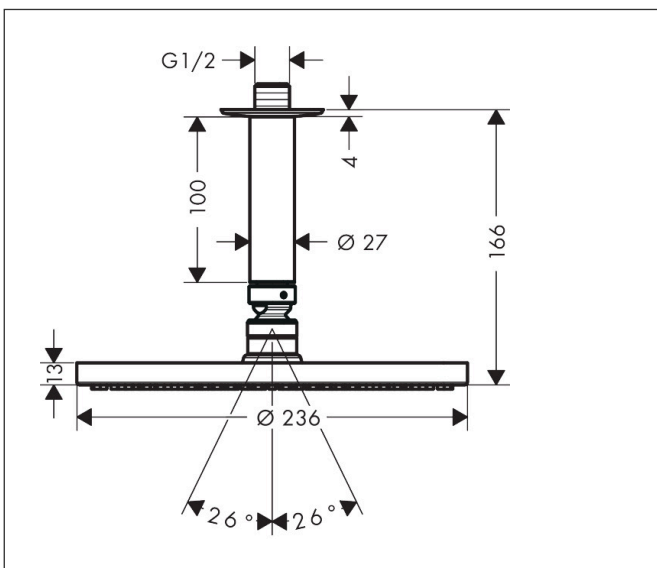

Drawing

Technology

Spray Types

Certificates